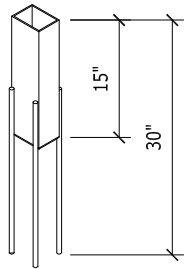

FOR TECHNICAL QUESTIONS CONTACT INFO@GIBRALTARGLOBAL.COM

**** PRICES DO NOT INCLUDE SHIPPING & HANDLING CHARGES ****

AP
Anchor Post

CRP
Cable Release Post

TP1
Terminal Post
No. 1/Weak

TP2
Terminal Post
No. 2/Weak

TP3-4
Terminal Post

TP4-4
Terminal Post

J-BLT
J-Bolt

ATF-END
Terminal Section Only
Anchor Terminal Fitting End

ATF
Terminal Section ONLY
Anchor Terminal Fitting

TUBE-PL
Tube Socket w/Plate

SOCK-S
Short Rebar Socket

SYSTEM TYPE: TL 4 (3 Cable) System w/ 3/4" OR 1" Fittings

TO ORDER REPLACEMENT PARTS, CONTACT:

Gibraltar Global LLC
 1208 Houston Clinton DR
 Burnet, TX 78611

Toll Free: (833) 715-0810 Office: (512) 715-0808
 Email: ORDERS@gibraltarglobal.com Fax: (512) 715-0810