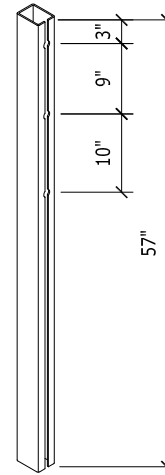

FOR TECHNICAL QUESTIONS CONTACT INFO@GIBRALTARGLOBAL.COM

**** PRICES DO NOT INCLUDE SHIPPING & HANDLING CHARGES ****

AP
Anchor Post

CRP
Cable Release Post

TP1
Terminal Post
No. 1/Weak

TP2
Terminal Post
No. 2/Weak

TP3-4
Terminal Post

TP4-4
Terminal Post

J-BLT
J-Bolt

ATF-END
Terminal Section Only
Anchor Terminal Fitting End

ATF
Terminal Section ONLY
Anchor Terminal Fitting

TUBE-PL
Tube Socket w/Plate

SOCK-S
Short Rebar Socket

TUBE-D
Driven Socket

4-LNP-S
Line Post/Socketed

4-LNP-D
Line Post/Driven

4-HPIN
TL4 Hairpin

CSTB
LON Only (Open Body Shown)
Cable Splice Turnbuckle

GR-CCB
Terminal Section ONLY
Guardrail Bracket

4-LOCK
TL4 Lockplate

SYSTEM TYPE: TL 4 (3 Cable) System w/ 3/4" OR 1" Fittings

TO ORDER REPLACEMENT PARTS, CONTACT:

Gibraltar Global LLC
 1208 Houston Clinton DR
 Burnet, TX 78611

Toll Free: (833) 715-0810 Office: (512) 715-0808
 Email: ORDERS@gibraltarglobal.com Fax: (512) 715-0810