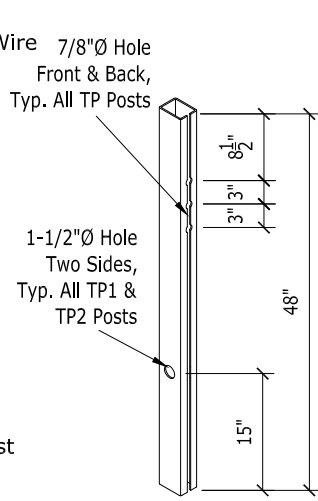

FOR TECHNICAL QUESTIONS CONTACT INFO@GIBRALTARGLOBAL.COM

**** PRICES DO NOT INCLUDE SHIPPING & HANDLING CHARGES ****

AP
Anchor Post

CRP
Cable Release Post

TP1
Terminal Post
No. 1/Weak

TP2
Terminal Post
No. 2/Weak

TP3-4
Terminal Post

TP4-4
Terminal Post

J-BLT
J-Bolt

ATF-END
Terminal Section Only
Anchor Terminal Fitting End

ATF
Terminal Section ONLY
Anchor Terminal Fitting

TUBE-PL
Tube Socket w/Plate

SOCK-S
Short Rebar Socket