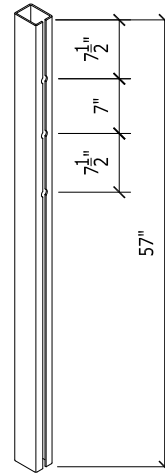

FOR TECHNICAL QUESTIONS CONTACT INFO@GIBRALTARGLOBAL.COM

**** PRICES DO NOT INCLUDE SHIPPING & HANDLING CHARGES ****

AP
Anchor Post

CRP
Cable Release Post

TP1
Terminal Post
No. 1/Weak

TP2
Terminal Post
No. 2/Weak

TP3-4
Terminal Post

TP4-4
Terminal Post

J-BLT
J-Bolt

ATF-END
Terminal Section Only
Anchor Terminal Fitting End

ATF
Terminal Section ONLY
Anchor Terminal Fitting

TUBE-PL
Tube Socket w/Plate

SOCK-S
Short Rebar Socket

TUBE-D
Driven Socket

4-LNP-S
Line Post/Socketed

4-LNP-D
Line Post/Driven

4-HPIN
TL4 Hairpin

CSTB
LON Only (Open Body Shown)
Cable Splice Turnbuckle

GR-CCB
Terminal Section ONLY
Guardrail Bracket

4-LOCK
TL4 Lockplate

SYSTEM TYPE: TL 4 (3 Cable) System w/ 3/4" OR 1" Fittings

TO ORDER REPLACEMENT PARTS, CONTACT:

Gibraltar Global LLC
 1208 Houston Clinton DR
 Burnet, TX 78611

Toll Free: (833) 715-0810 Office: (512) 715-0808
 Email: ORDERS@gibraltarglobal.com Fax: (512) 715-0810