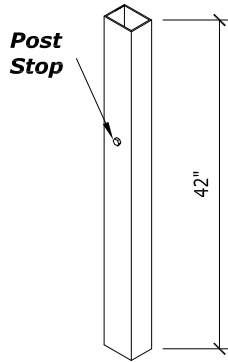

FOR TECHNICAL QUESTIONS CONTACT INFO@GIBRALTARGLOBAL.COM

**** PRICES DO NOT INCLUDE SHIPPING & HANDLING CHARGES ****

AP
Anchor Post

CRP
Cable Release Post

TP1
Terminal Post
No. 1/Weak

TP2
Terminal Post
No. 2/Weak

TP3-4
Terminal Post

TP4-4
Terminal Post

J-BLT
J-Bolt

ATF-END
Terminal Section Only
Anchor Terminal Fitting End

ATF
Terminal Section ONLY
Anchor Terminal Fitting

TUBE-PL
Tube Socket w/Plate

SOCK-S
Short Rebar Socket

TUBE-D
Driven Socket

4-LNP-S
Line Post/Socketed

4-LNP-D
Line Post/Driven

4-HPIN
TL4 Hairpin

CSTB
LON Only (Open Body Shown)
Cable Splice Turnbuckle

GR-CCB
Terminal Section ONLY
Guardrail Bracket

4-LOCK
TL4 Lockplate

SYSTEM TYPE: TL 4 (3 Cable) System w/ 3/4" OR 1" Fittings

TO ORDER REPLACEMENT PARTS, CONTACT:

Gibraltar Global LLC
 1208 Houston Clinton DR
 Burnet, TX 78611

Toll Free: (833) 715-0810 Office: (512) 715-0808
 Email: ORDERS@gibraltarglobal.com Fax: (512) 715-0810