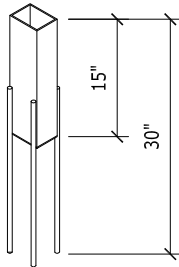

**AP**  
Anchor Post

**CRP**  
Cable Release Post

**TP1**  
Terminal Post  
No. 1/Weak

**TP2**  
Terminal Post  
No. 2/Weak

**TP3/4-3**  
Terminal Post

**J-BLT**  
J-Bolt

**ATF-END**  
Terminal Section Only  
Anchor Terminal Fitting End

**ATF**  
Terminal Section ONLY  
Anchor Terminal Fitting

**TUBE-PL**  
Tube Socket w/Plate

**SOCK-S**  
Short Rebar Socket

**TUBE-D**  
Driven Socket

**3-LNP-S**  
Line Post/Socketed

**3-LNP-D**  
Line Post/Driven

SYSTEM TYPE: TL-3 (3 Cable) System with 3/4" OR 1" Fittings

**TO ORDER REPLACEMENT PARTS, CONTACT:**

Gibraltar Global LLC  
 1208 Houston Clinton DR  
 Burnet, TX 78611

Toll Free: (833) 715-0810 Office:(512) 715-0808  
 Email: ORDERS@gibraltarglobal.com Fax: (512) 715-0810